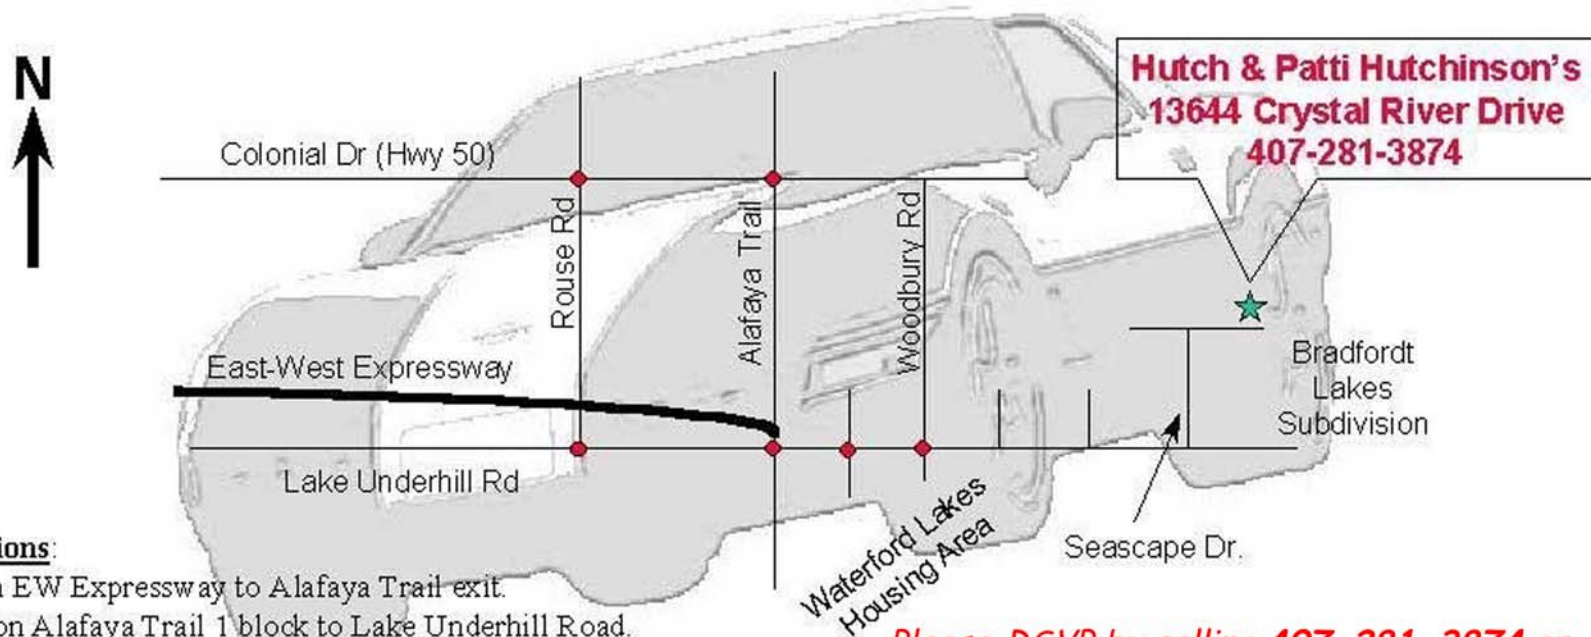

Hey CFCA... It's PARTY TIME!!!

Join us for a **CORVETTE STYLE** New Year's Eve Party

Try to arrive by 7:30 so we can ~~eat~~^{PIG OUT} around 8 P.M.

There will be plenty of beer, wine, soda, chips, and snacks provided. Please bring your favorite food dish to share. Corvette videos and photo albums are welcome, too!

Directions:

East on EW Expressway to Alafaya Trail exit.
South on Alafaya Trail 1 block to Lake Underhill Road.
East on Lake Underhill into Waterford Lakes housing area.
Past Elementary School, through stop light at Woodbury Road.
Third left onto Seascape Drive into Bradford Lakes subdivision.
Right onto Crystal River Drive to 13644 (park wherever you can).